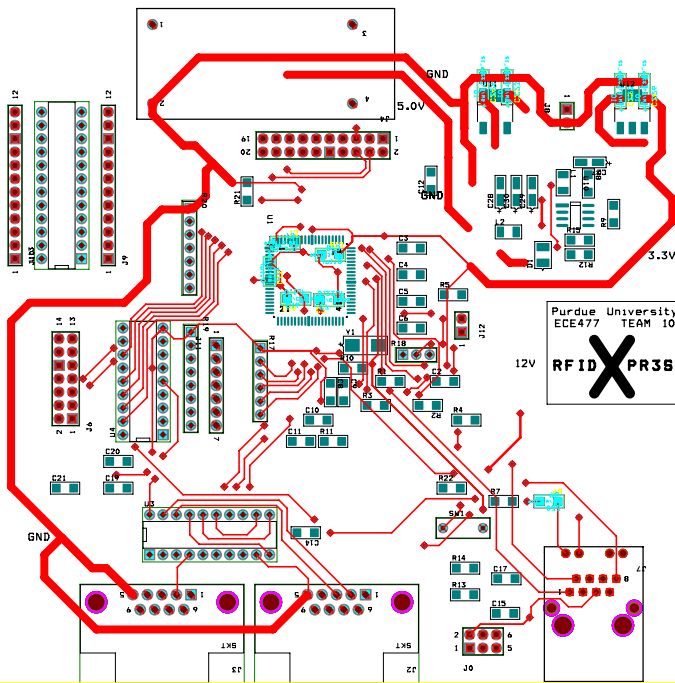

5270

5170

Purdue University
ECE477 TEAM 10
RFID X PR355

12V